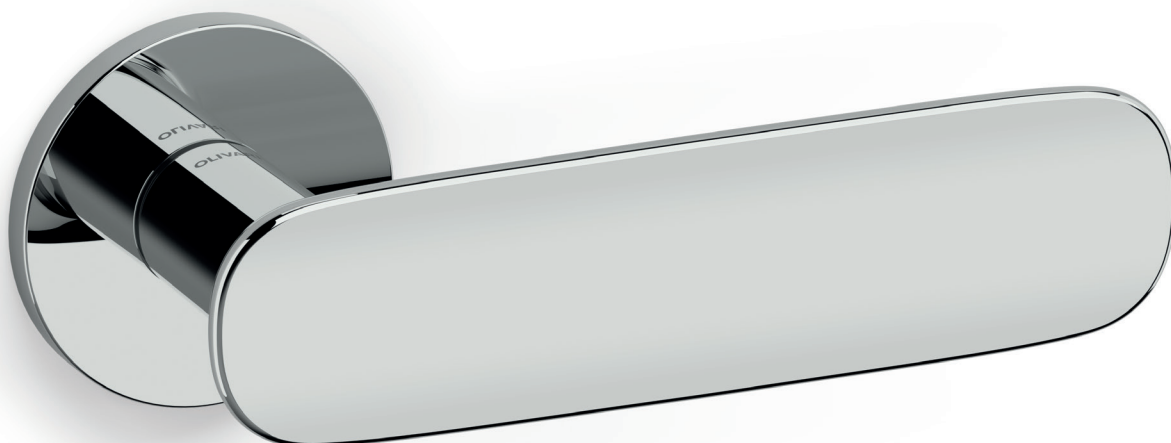

Conca L Patricia Urquiola

M272B

rosetta bassa/low rosette

C272

K272B

ottone/brass

CR cromo lucido/bright chrome

TS superoro satinato/supergold satin

CO cromo satinato/satin chrome

RS superrame satinato/supercopper satin

DS superbronzo satinato/superbronze satin

US superantracite satinato/superanthracite satin

C272

K272B

K272P